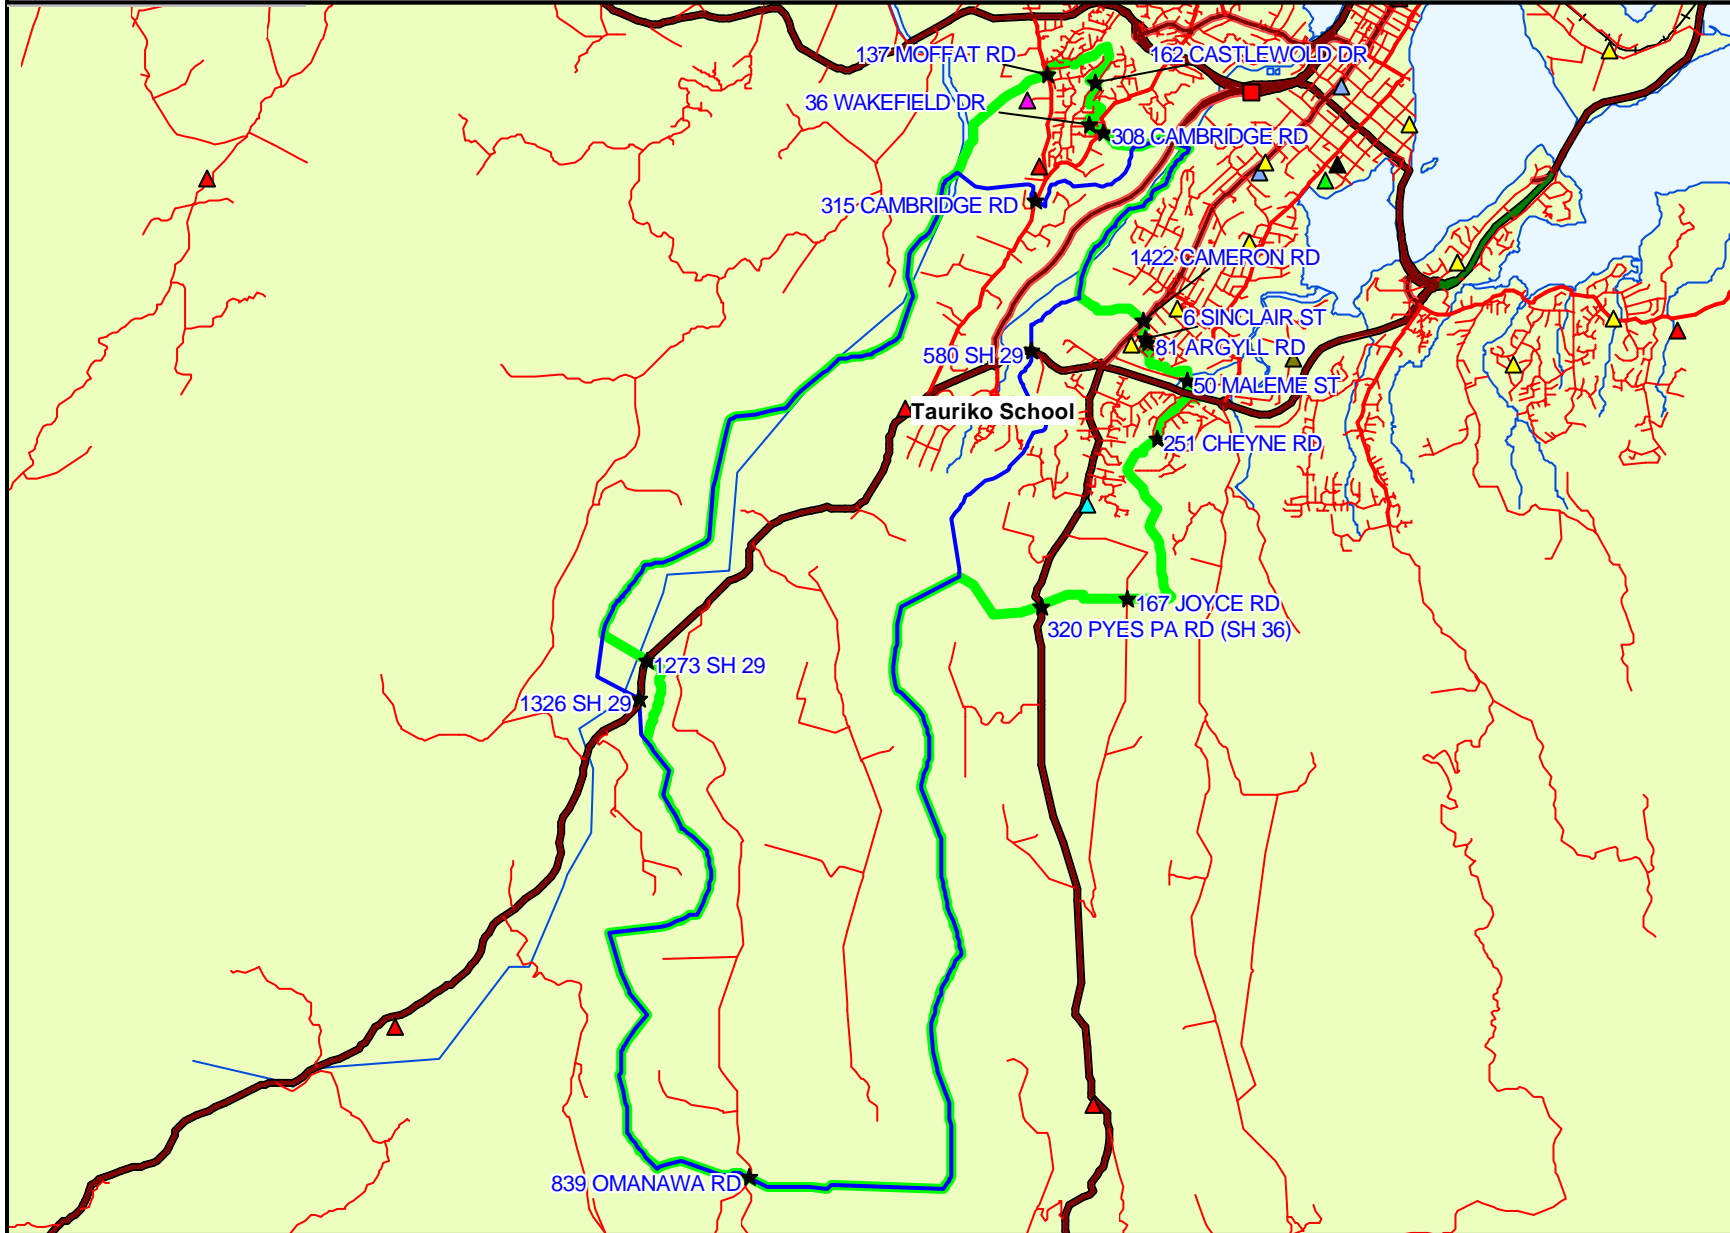

# TAURIKO SCHOOL

# 1994

-  TEZ
-  Roads
-  Railway
-  River
-  Lake
-  School
-  TEZ years 1-6
-  TEZ years 7-8

Date Printed: 11 November 2008